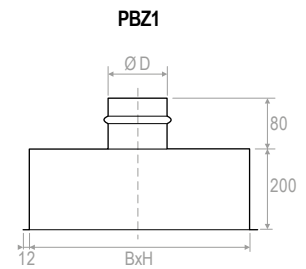

Modello Model	Q [m³/h]		L_{wa} [dB(A)]		X_(0,25)-Y_(0,25) [m]		D_{p1} [Pa]	
	min	max	min	max	min	max	min	max
200x100	5	25	21	29	1,7	6,7	5	55
300x100	10	40	21	29	1,7	6,7	5	55
400x100	15	55	21	29	1,7	6,7	5	55
500x100	20	70	21	29	1,7	6,7	5	55
600x100	25	85	21	29	1,7	6,7	5	55
700x100	30	100	21	29	1,7	6,7	5	55
800x100	35	115	21	29	1,7	6,7	5	55
1000x100	45	145	21	29	1,7	6,7	5	55
1200x100	55	175	21	29	1,7	6,7	5	55
300x150	25	75	23	32	1,9	6,9	5	55
400x150	30	110	23	32	1,9	6,9	5	55
500x150	40	140	23	32	1,9	6,9	5	55
600x150	50	170	23	32	1,9	6,9	5	55
700x150	60	200	23	32	1,9	6,9	5	55
800x150	70	230	23	32	1,9	6,9	5	55
1000x150	90	290	23	32	1,9	6,9	5	55
1200x150	105	355	23	32	1,9	6,9	5	55
300x200	35	115	25	34	2,1	7,3	5	55
400x200	50	160	25	34	2,1	7,3	5	55
500x200	60	205	25	34	2,1	7,3	5	55
600x200	75	255	25	34	2,1	7,3	5	55
700x200	90	300	25	34	2,1	7,3	5	55
800x200	105	345	25	34	2,1	7,3	5	55
1000x200	130	440	25	34	2,1	7,3	5	55
1200x200	160	530	25	34	2,1	7,3	5	55
400x250	65	215	27	36	2,4	7,7	5	55
500x250	85	275	27	36	2,4	7,7	5	55
600x250	100	340	27	36	2,4	7,7	5	55
700x250	120	400	27	36	2,4	7,7	5	55
800x250	140	460	27	36	2,4	7,7	5	55
1000x250	175	585	27	36	2,4	7,7	5	55
1200x250	210	705	27	36	2,4	7,7	5	55
500x300	105	345	29	38	2,6	7,9	5	55
600x300	125	425	29	38	2,6	7,9	5	55
700x300	150	500	29	38	2,6	7,9	5	55
800x300	175	575	29	38	2,6	7,9	5	55
1000x300	220	730	29	38	2,6	7,9	5	55
1200x300	265	885	29	38	2,6	7,9	5	55

PBZ1